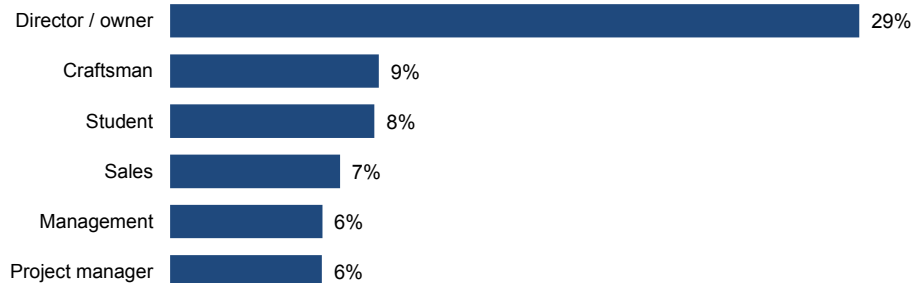

Job profile (top 5)

Visitor categories (top 5)

Decision level

Area's of interest

	Monday	Tuesday	Wednesday	Thursday	Friday	Saturday	Total
Number of visitors	8.678	16.224	22.372	25.355	21.858	11.340	105.827