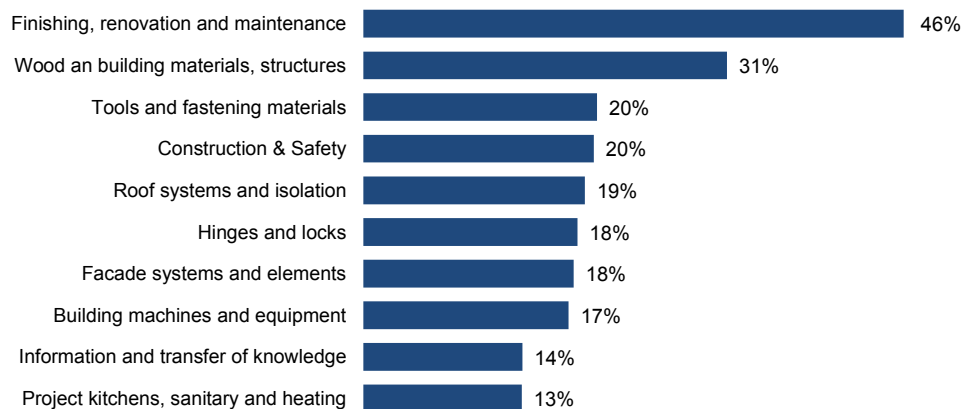

Job profile (top 5)

Visitor categories (top 5)

Decision level

Area's of interest

	Monday	Tuesday	Wednesday	Thursday	Friday	Saturday	Total
Number of visitors	8.678	16.224	22.372	25.355	21.858	11.340	105.827