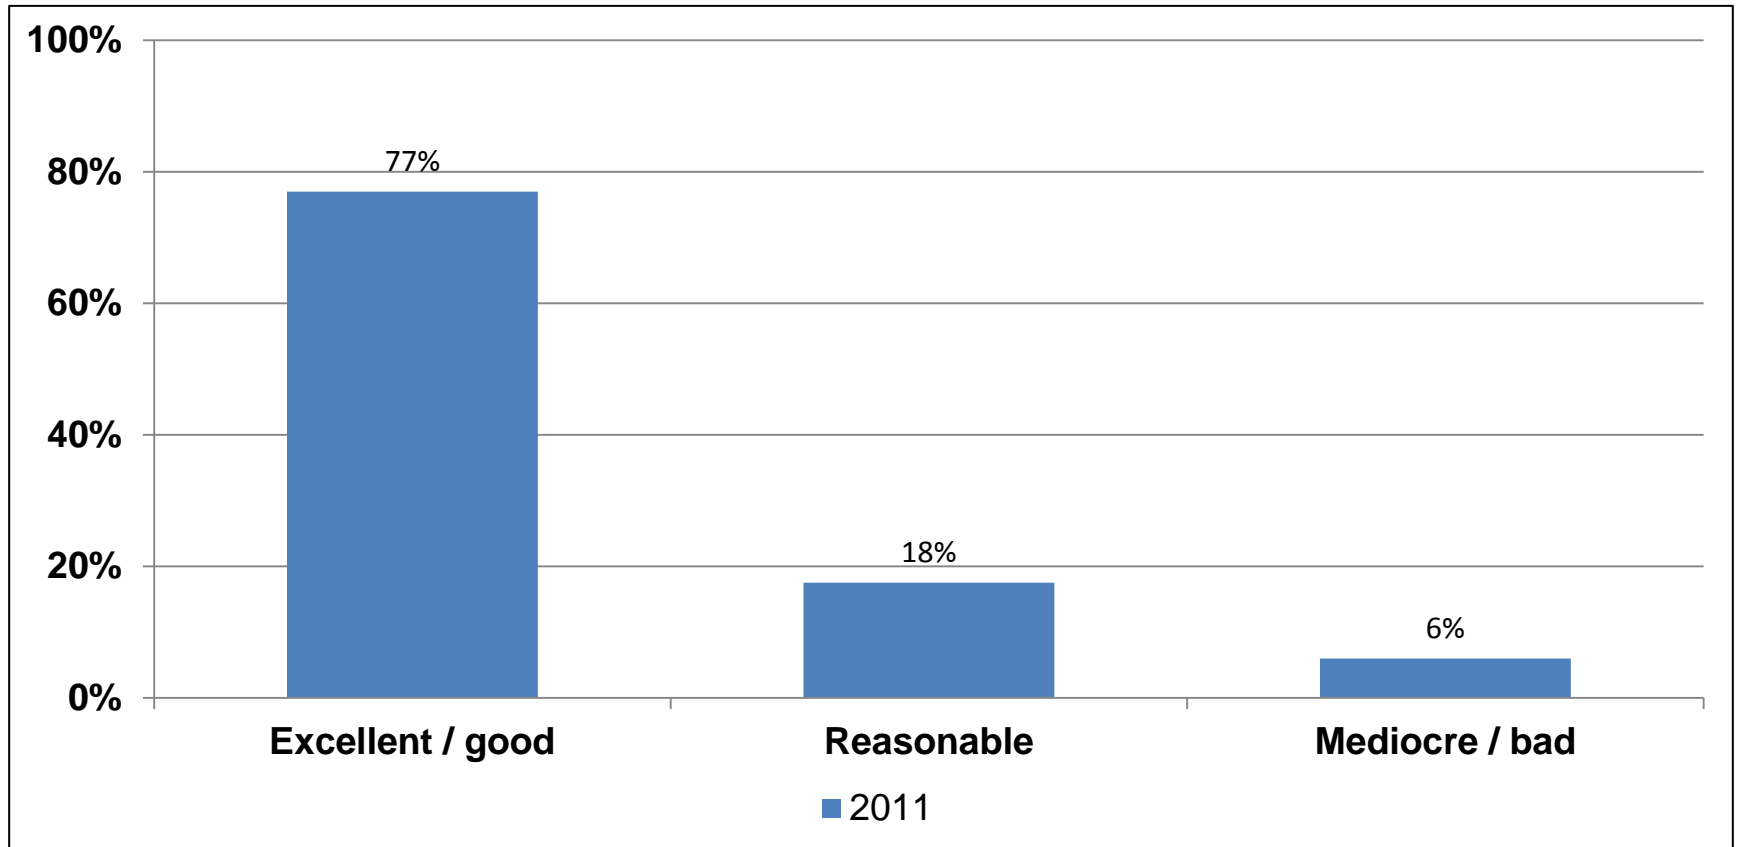

Internationale Bouwbeurs 2011

Results

General Figures Bouwbeurs 2011

- **Number of visitors:** **105.827**
- **Net surface area:** **45.468m²**
- **Number of exhibitors:** **811**

EVALUATION VISITORS

Sectors in which visitors are active

Job profile

Role regarding purchase of products

Areas of interest visitors

Visitor judgement about what's offered at the exhibition

Visitor's grading mark

Average mark visitors	
2011	7,3

Intention of visiting Bouwbeurs 2013

EVALUATION EXHIBITORS

Opinion of exhibitors about visitors

Exhibitor's grading mark

Average mark exhibitors	
2011	7,4

Judgment business result exhibitors

Intention of participation Bouwbeurs 2013