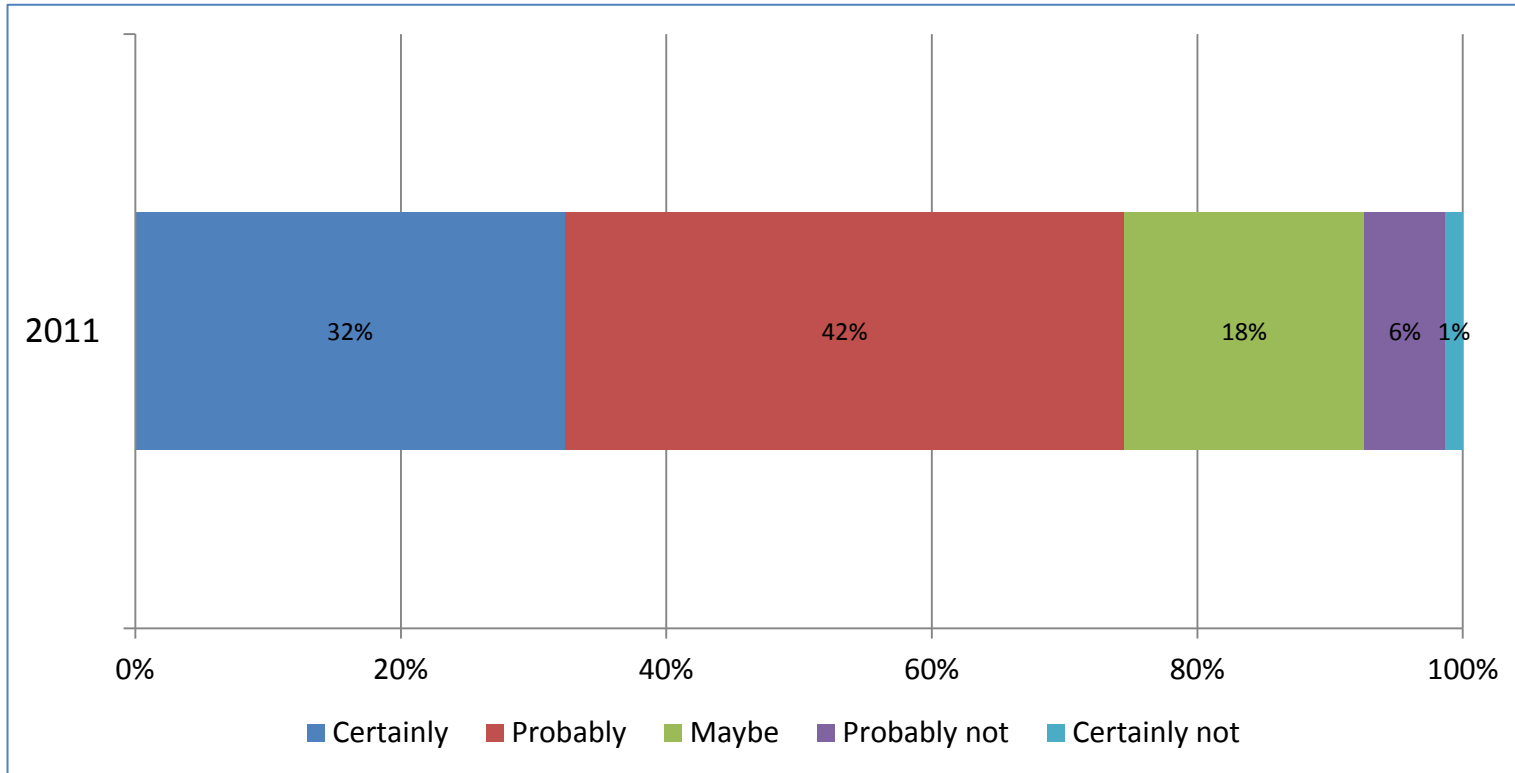

Internationale Bouwbeurs 2011

Results

General Figures Bouwbeurs 2011

- **Number of visitors:** **105.827**
- **Net surface area:** **45.468m²**
- **Number of exhibitors:** **811**

EVALUATION VISITORS

Sectors in which visitors are active

Job profile

Role regarding purchase of products

Areas of interest visitors

Visitor judgement about what's offered at the exhibition

Visitor's grading mark

Average mark visitors	
2011	7,3

Intention of visiting Bouwbeurs 2013