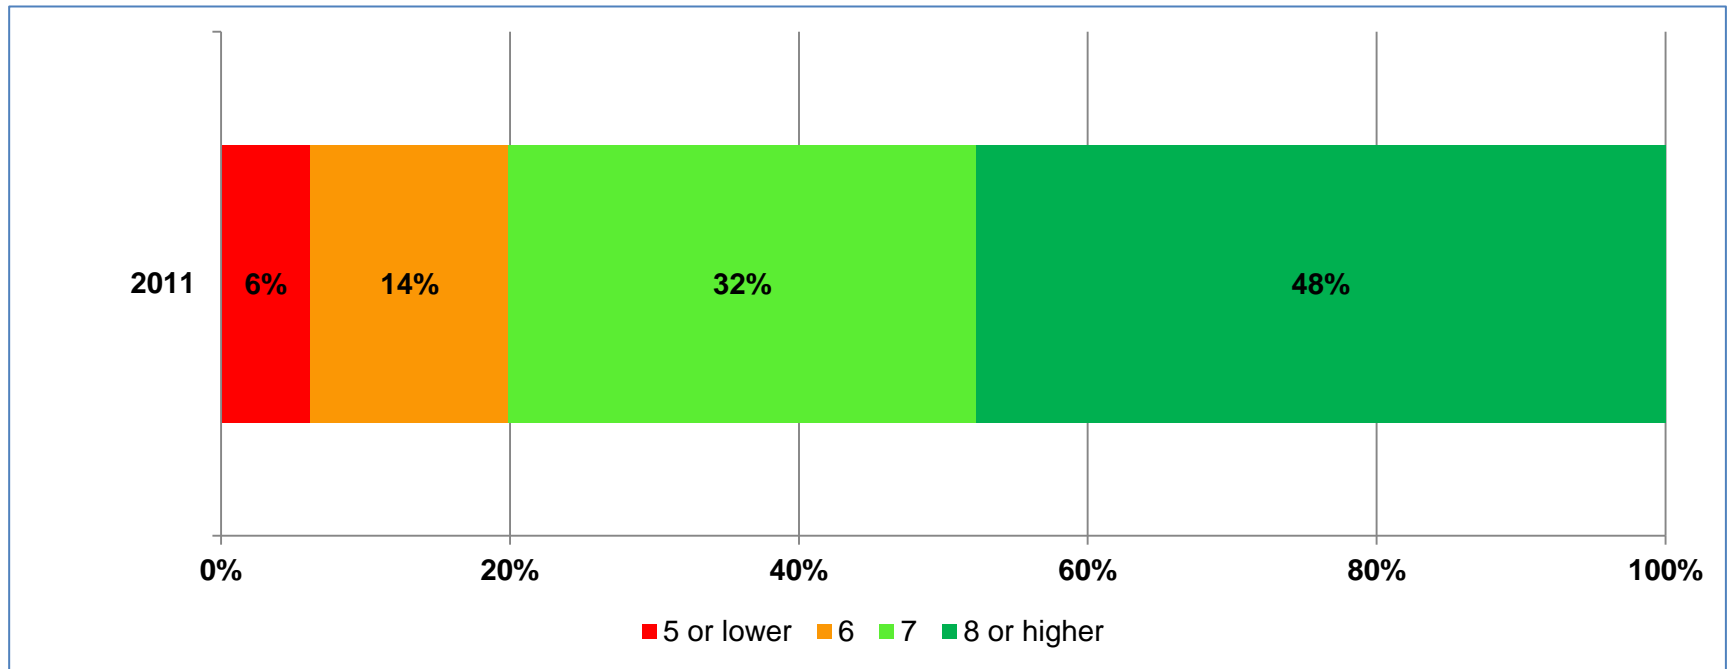

Internationale Bouwbeurs 2011

Results

General Figures Bouwbeurs 2011

- **Number of visitors:** **105.827**
- **Net surface area:** **45.468m²**
- **Number of exhibitors:** **811**

EVALUATION VISITORS

Sectors in which visitors are active

Job profile

Role regarding purchase of products

Areas of interest visitors

Visitor judgement about what's offered at the exhibition

Visitor's grading mark

Average mark visitors	
2011	7,3

Intention of visiting Bouwbeurs 2013