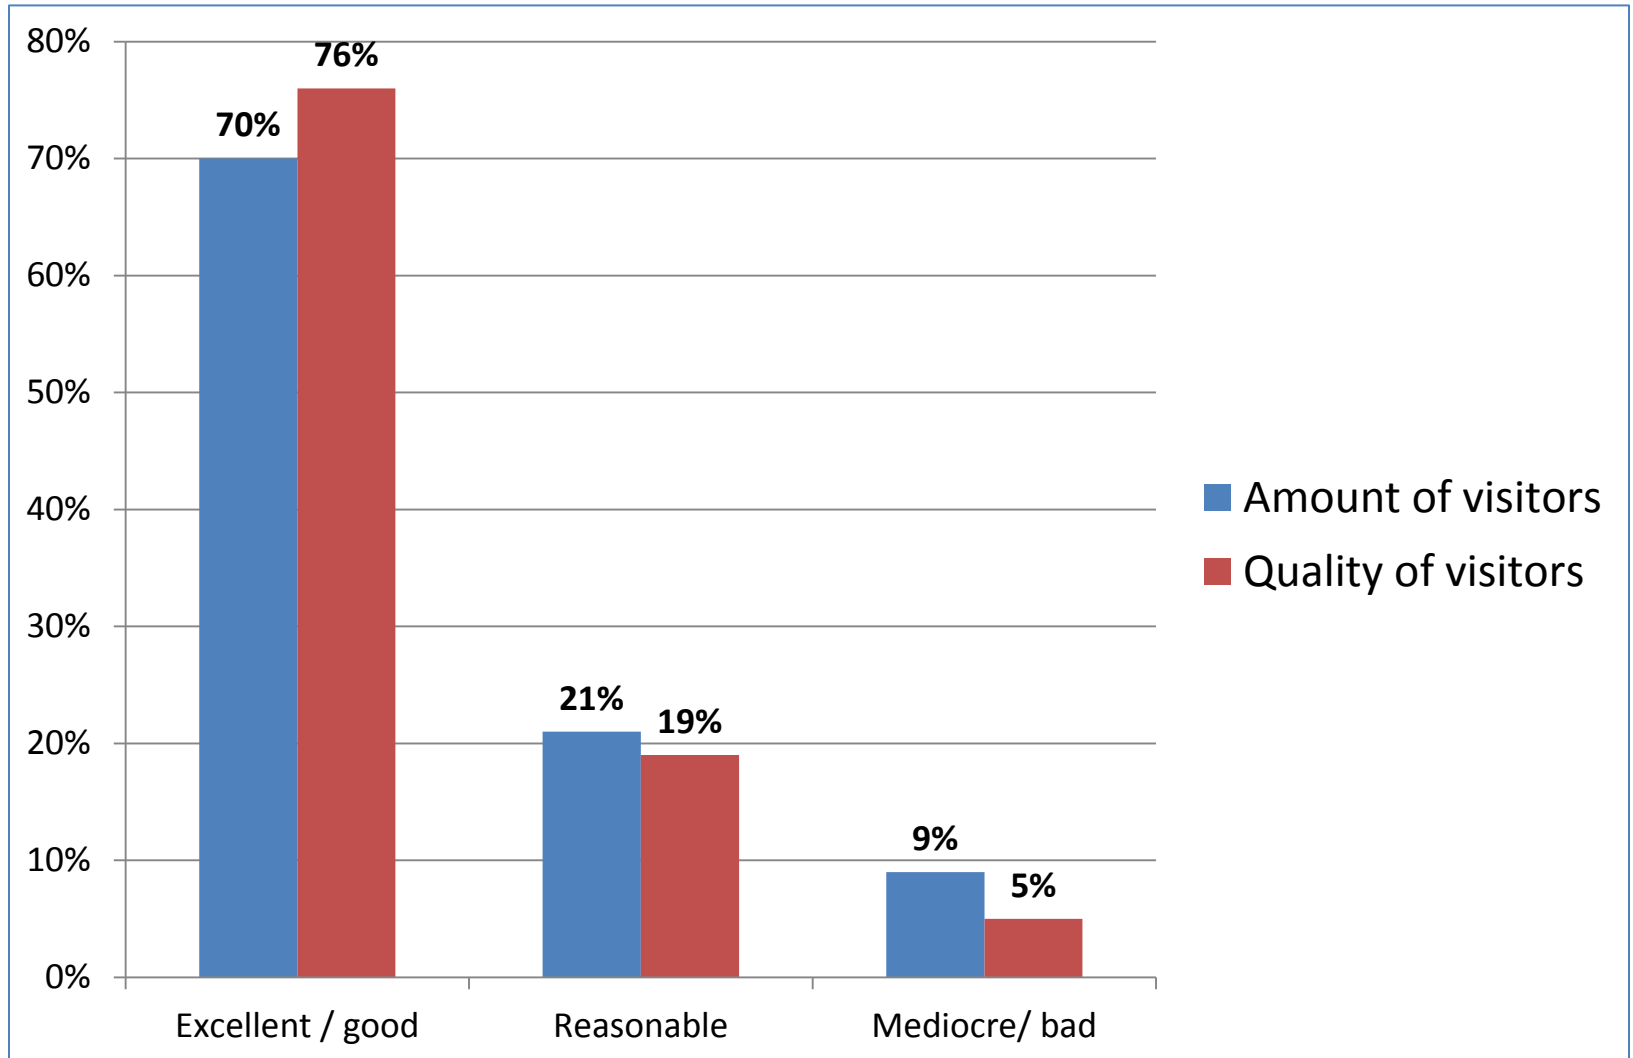

Internationale Bouwbeurs 2011

Results

General Figures Bouwbeurs 2011

- **Number of visitors:** **105.827**
- **Net surface area:** **45.468m²**
- **Number of exhibitors:** **811**

EVALUATION VISITORS

Sectors in which visitors are active

Job profile

Role regarding purchase of products

Areas of interest visitors

Visitor judgement about what's offered at the exhibition

Visitor's grading mark

Average mark visitors	
2011	7,3

Intention of visiting Bouwbeurs 2013

EVALUATION EXHIBITORS

Opinion of exhibitors about visitors

Exhibitor's grading mark

Average mark exhibitors	
2011	7,4

Judgment business result exhibitors

Intention of participation Bouwbeurs 2013