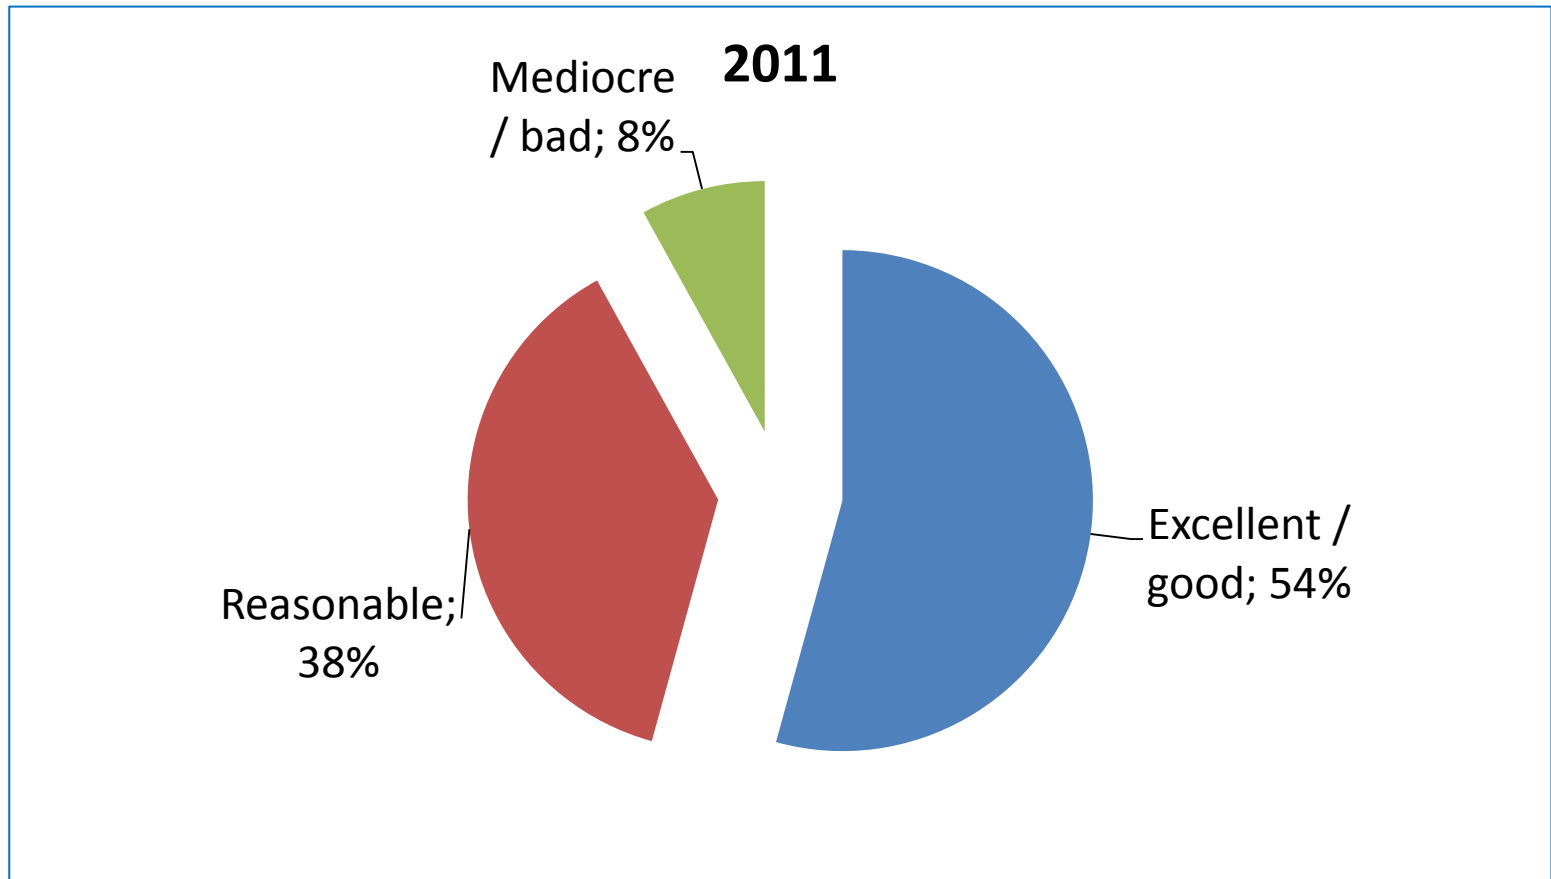

Internationale Bouwbeurs 2011

Results

General Figures Bouwbeurs 2011

- **Number of visitors:** **105.827**
- **Net surface area:** **45.468m²**
- **Number of exhibitors:** **811**

EVALUATION VISITORS

Sectors in which visitors are active

Job profile

Role regarding purchase of products

Areas of interest visitors

Visitor judgement about what's offered at the exhibition

Visitor's grading mark

Average mark visitors	
2011	7,3

Intention of visiting Bouwbeurs 2013

EVALUATION EXHIBITORS

Opinion of exhibitors about visitors

Exhibitor's grading mark

Average mark exhibitors	
2011	7,4

Judgment business result exhibitors

Intention of participation Bouwbeurs 2013