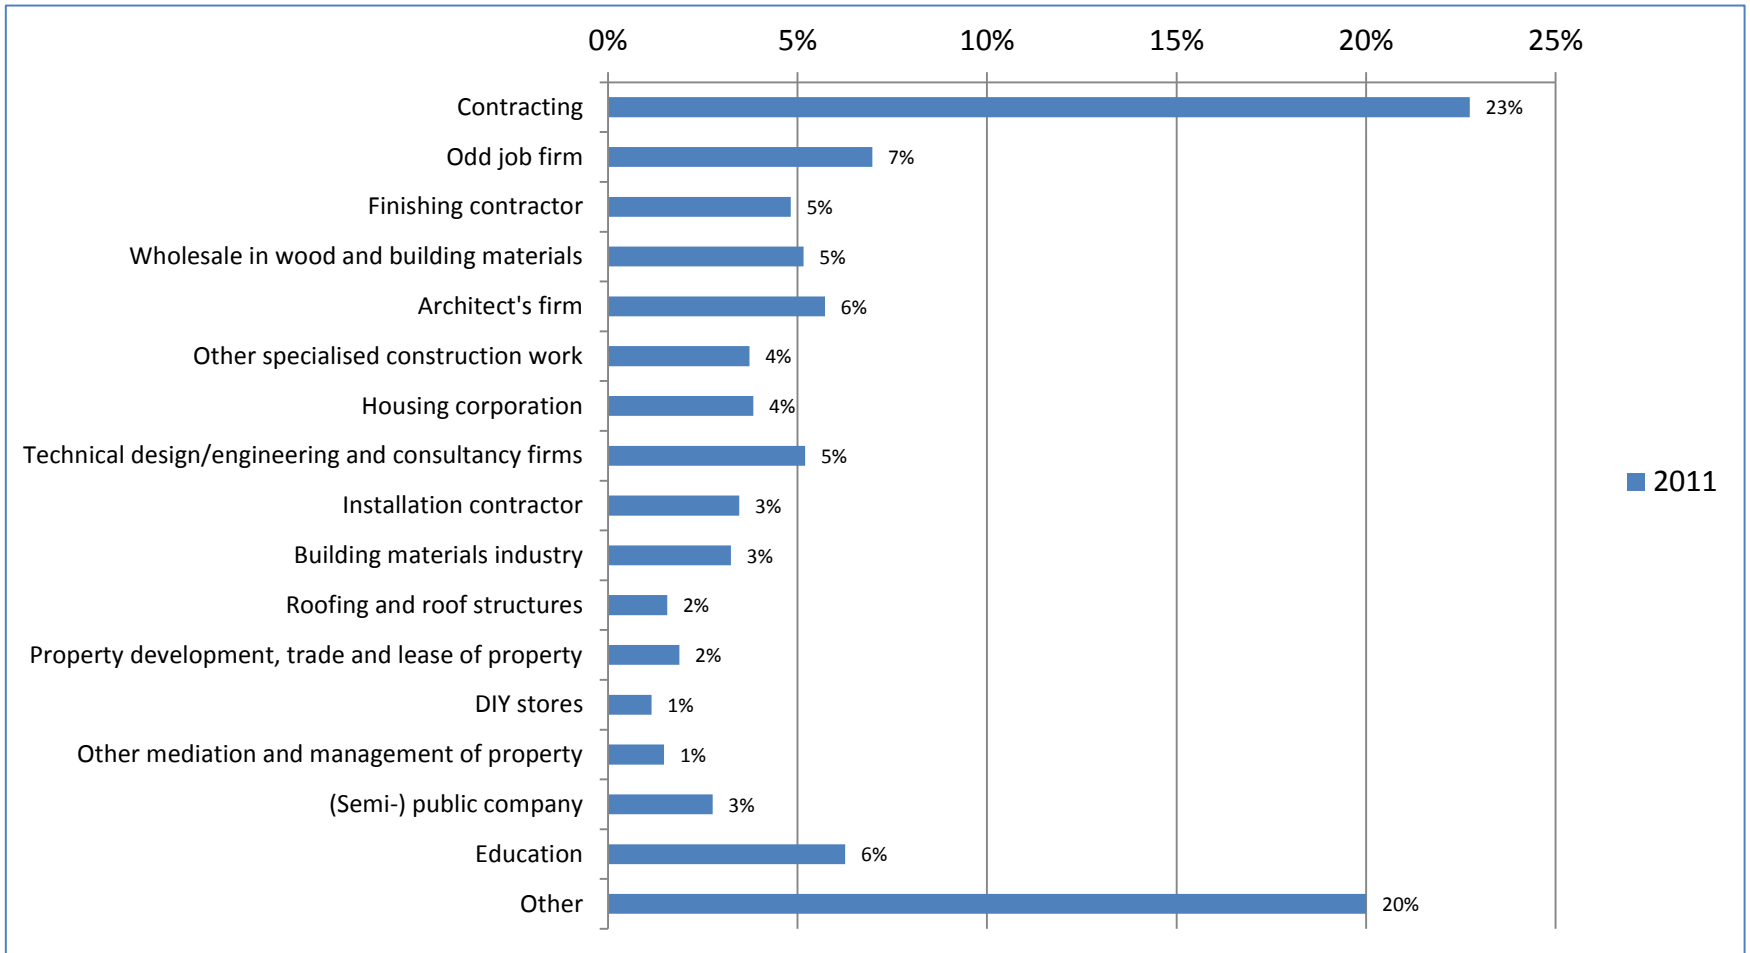

Internationale Bouwbeurs 2011

Results

General Figures Bouwbeurs 2011

- **Number of visitors:** **105.827**
- **Net surface area:** **45.468m²**
- **Number of exhibitors:** **811**

EVALUATION VISITORS

Sectors in which visitors are active

Job profile

Role regarding purchase of products

Areas of interest visitors

Visitor judgement about what's offered at the exhibition

Visitor's grading mark

Average mark visitors	
2011	7,3

Intention of visiting Bouwbeurs 2013