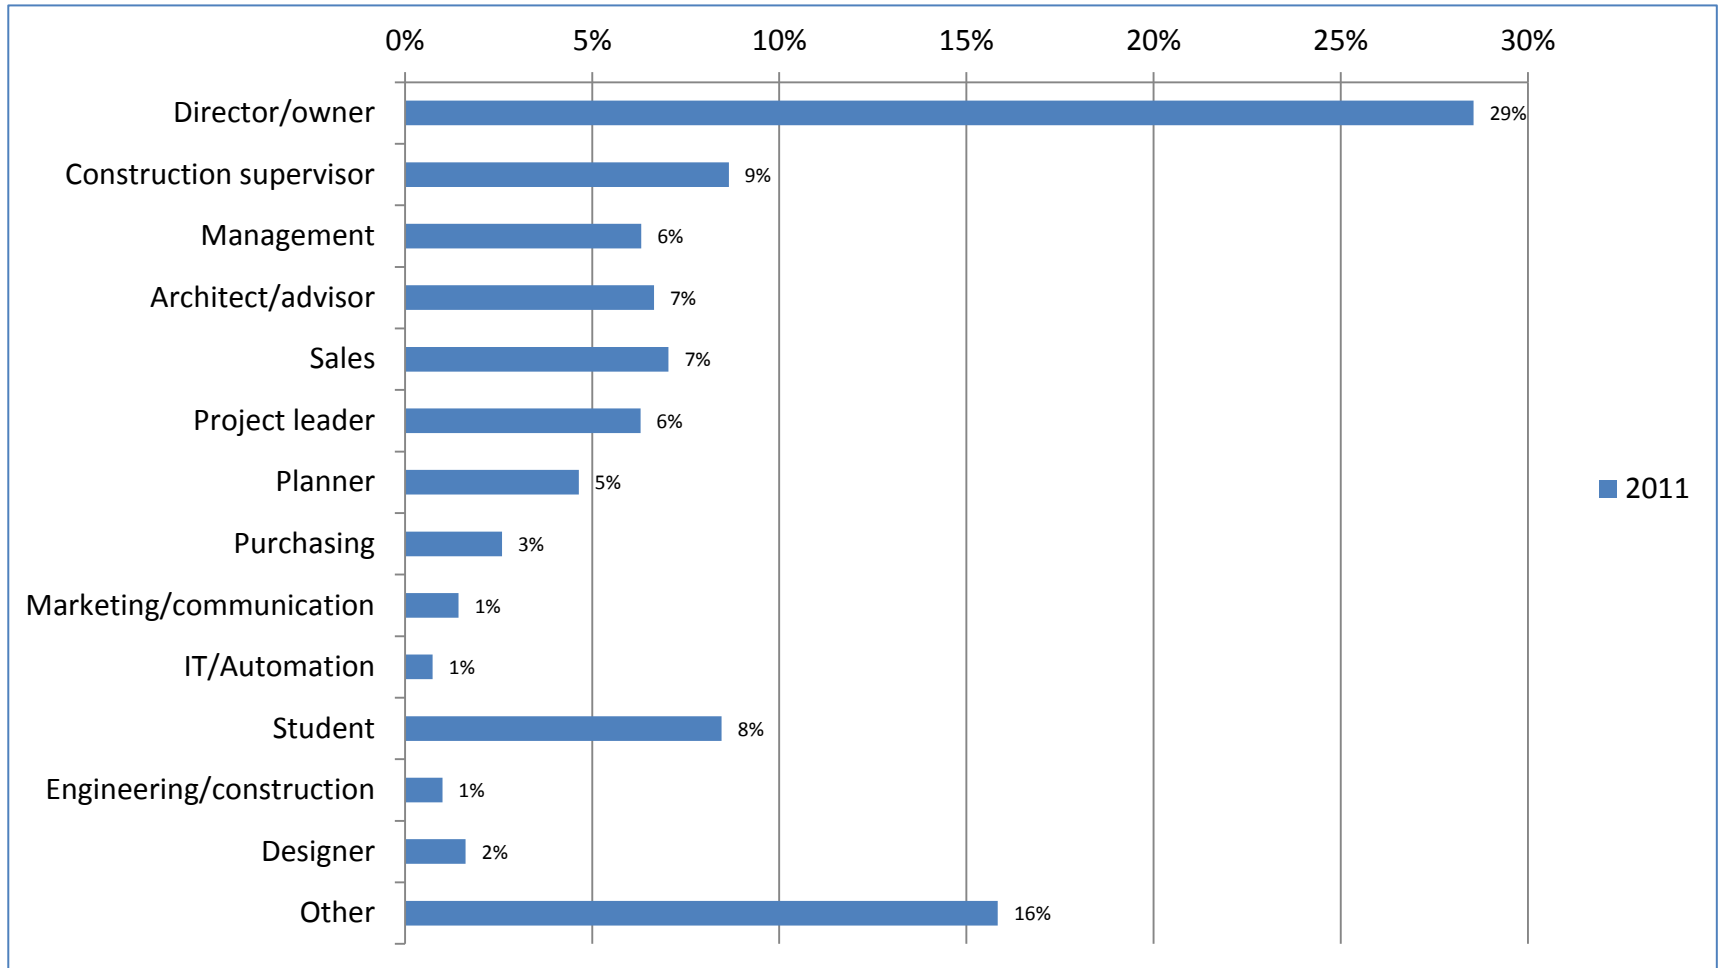

Internationale Bouwbeurs 2011

Results

General Figures Bouwbeurs 2011

- **Number of visitors:** **105.827**
- **Net surface area:** **45.468m²**
- **Number of exhibitors:** **811**

EVALUATION VISITORS

Sectors in which visitors are active

Job profile

Role regarding purchase of products

Areas of interest visitors

Visitor judgement about what's offered at the exhibition

Visitor's grading mark

Average mark visitors	
2011	7,3

Intention of visiting Bouwbeurs 2013