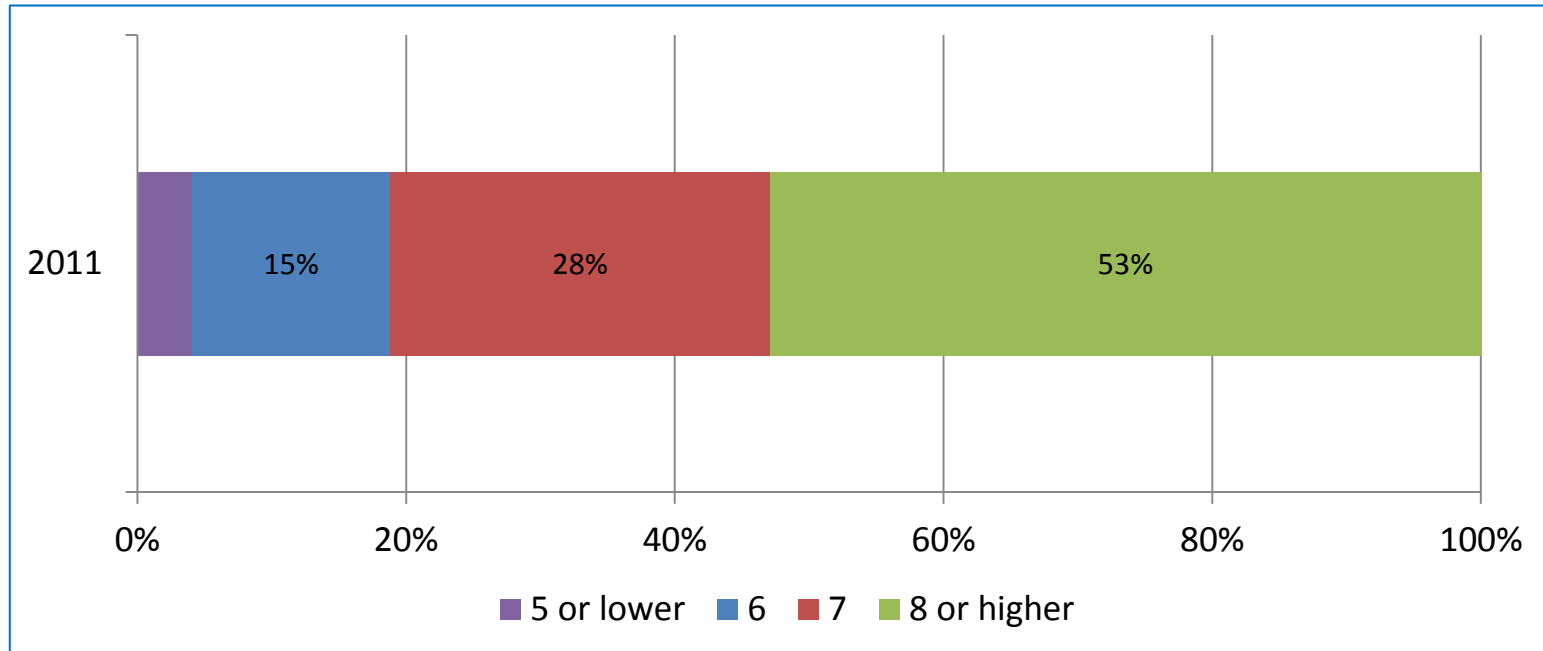

Internationale Bouwbeurs 2011

Results

General Figures Bouwbeurs 2011

- **Number of visitors:** **105.827**
- **Net surface area:** **45.468m²**
- **Number of exhibitors:** **811**

EVALUATION VISITORS

Sectors in which visitors are active

Job profile

Role regarding purchase of products

Areas of interest visitors

Visitor judgement about what's offered at the exhibition

Visitor's grading mark

Average mark visitors	
2011	7,3

Intention of visiting Bouwbeurs 2013

EVALUATION EXHIBITORS

Opinion of exhibitors about visitors

Exhibitor's grading mark

Average mark exhibitors	
2011	7,4

Judgment business result exhibitors

Intention of participation Bouwbeurs 2013