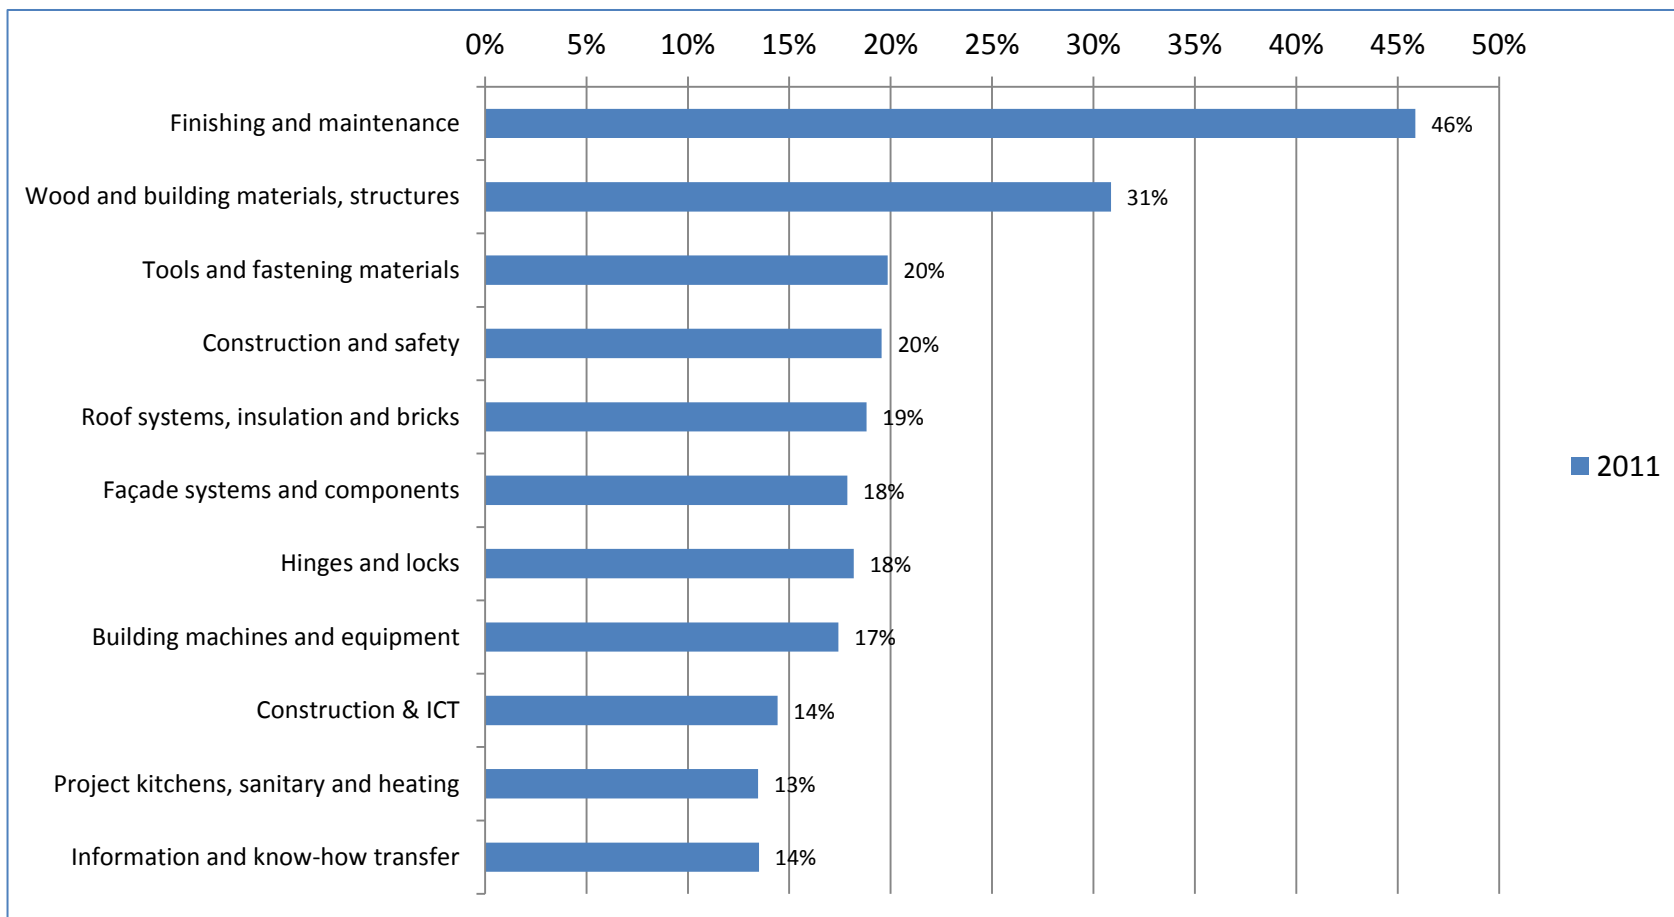

Internationale Bouwbeurs 2011

Results

General Figures Bouwbeurs 2011

- **Number of visitors:** **105.827**
- **Net surface area:** **45.468m²**
- **Number of exhibitors:** **811**

EVALUATION VISITORS

Sectors in which visitors are active

Job profile

Role regarding purchase of products

Areas of interest visitors

Visitor judgement about what's offered at the exhibition

Visitor's grading mark

Average mark visitors	
2011	7,3

Intention of visiting Bouwbeurs 2013