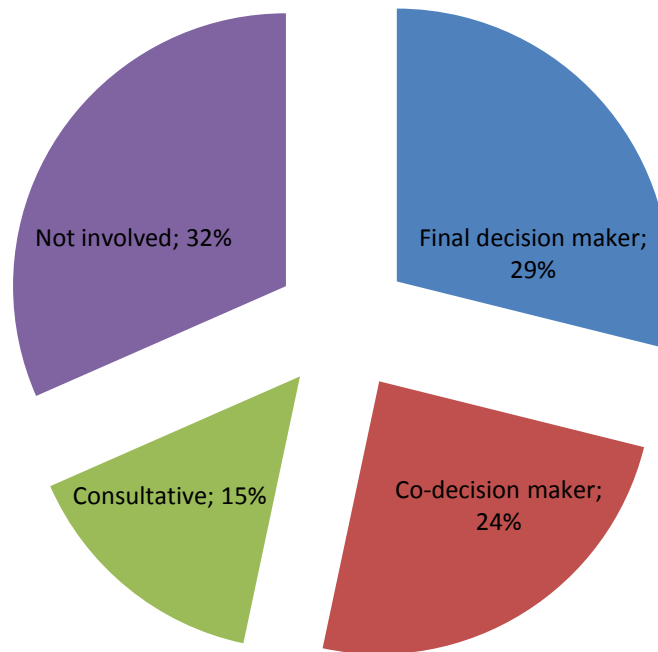

Internationale Bouwbeurs 2011

Results

General Figures Bouwbeurs 2011

- **Number of visitors:** **105.827**
- **Net surface area:** **45.468m²**
- **Number of exhibitors:** **811**

EVALUATION VISITORS

Sectors in which visitors are active

Job profile

Role regarding purchase of products

Areas of interest visitors

Visitor judgement about what's offered at the exhibition

Visitor's grading mark

Average mark visitors	
2011	7,3

Intention of visiting Bouwbeurs 2013

EVALUATION EXHIBITORS

Opinion of exhibitors about visitors

Exhibitor's grading mark

Average mark exhibitors	
2011	7,4

Judgment business result exhibitors

Intention of participation Bouwbeurs 2013