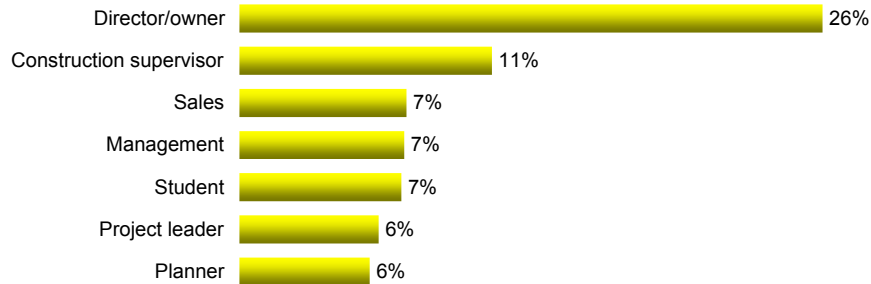

Job profile (top 5)

Visitor categories (top 5)

Decision level

Area's of intrest

	Monday	Tuesday	Wednesday	Thursday	Friday	Saturday	Total
Number of visitors	8.601	17.796	24.969	27.430	24.493	13.418	116.707