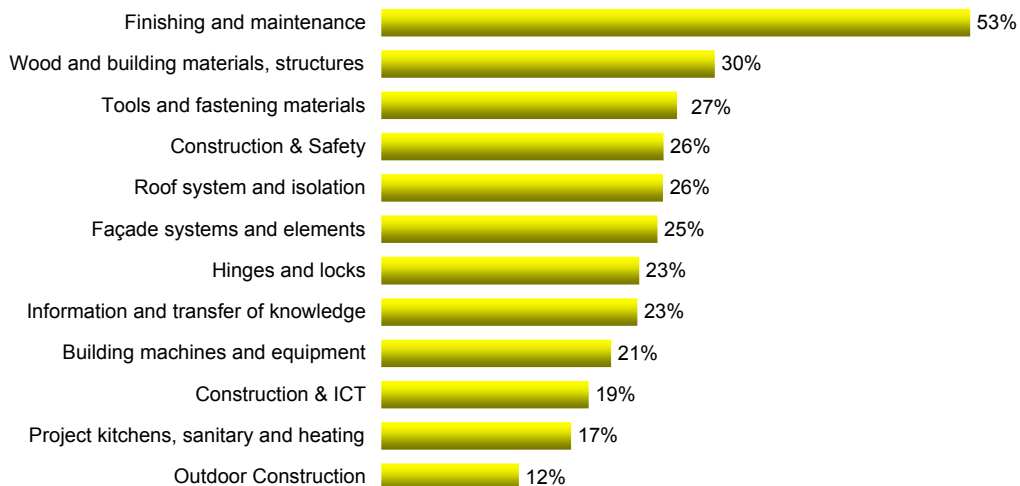

Job profile (top 5)

Visitor categories (top 5)

Decision level

Area's of intrest

	Monday	Tuesday	Wednesday	Thursday	Friday	Saturday	Total
Number of visitors	8.601	17.796	24.969	27.430	24.493	13.418	116.707